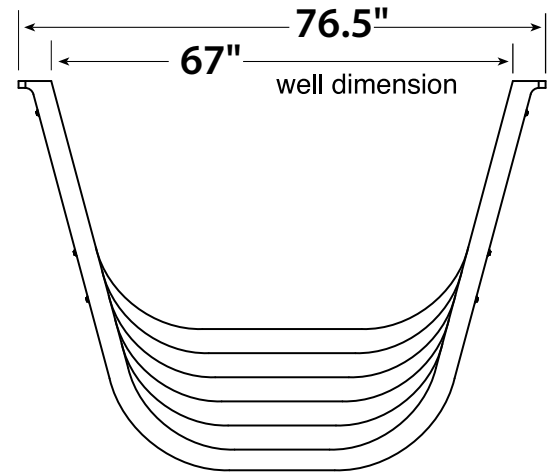

6700 Modular Egress Window Well

Adaptable.

The 3-tier multi-piece construction is specially designed to accommodate 5-foot wide egress windows. Terraced steps allow for quick and easy egress.

granite grey
#067000390

sandstone
#067000391

Top view

Side view