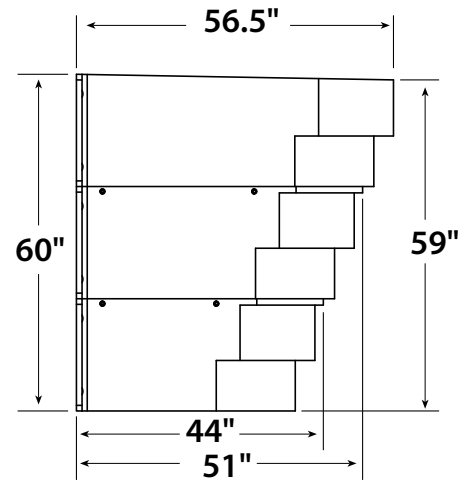

6700 Modular Egress Window Well

Adaptable.

The 3-tier multi-piece construction is specially designed to accommodate 5-foot wide egress windows. Terraced steps allow for quick and easy egress.

granite grey
#067000390

sandstone
#067000391

Top view

Side view